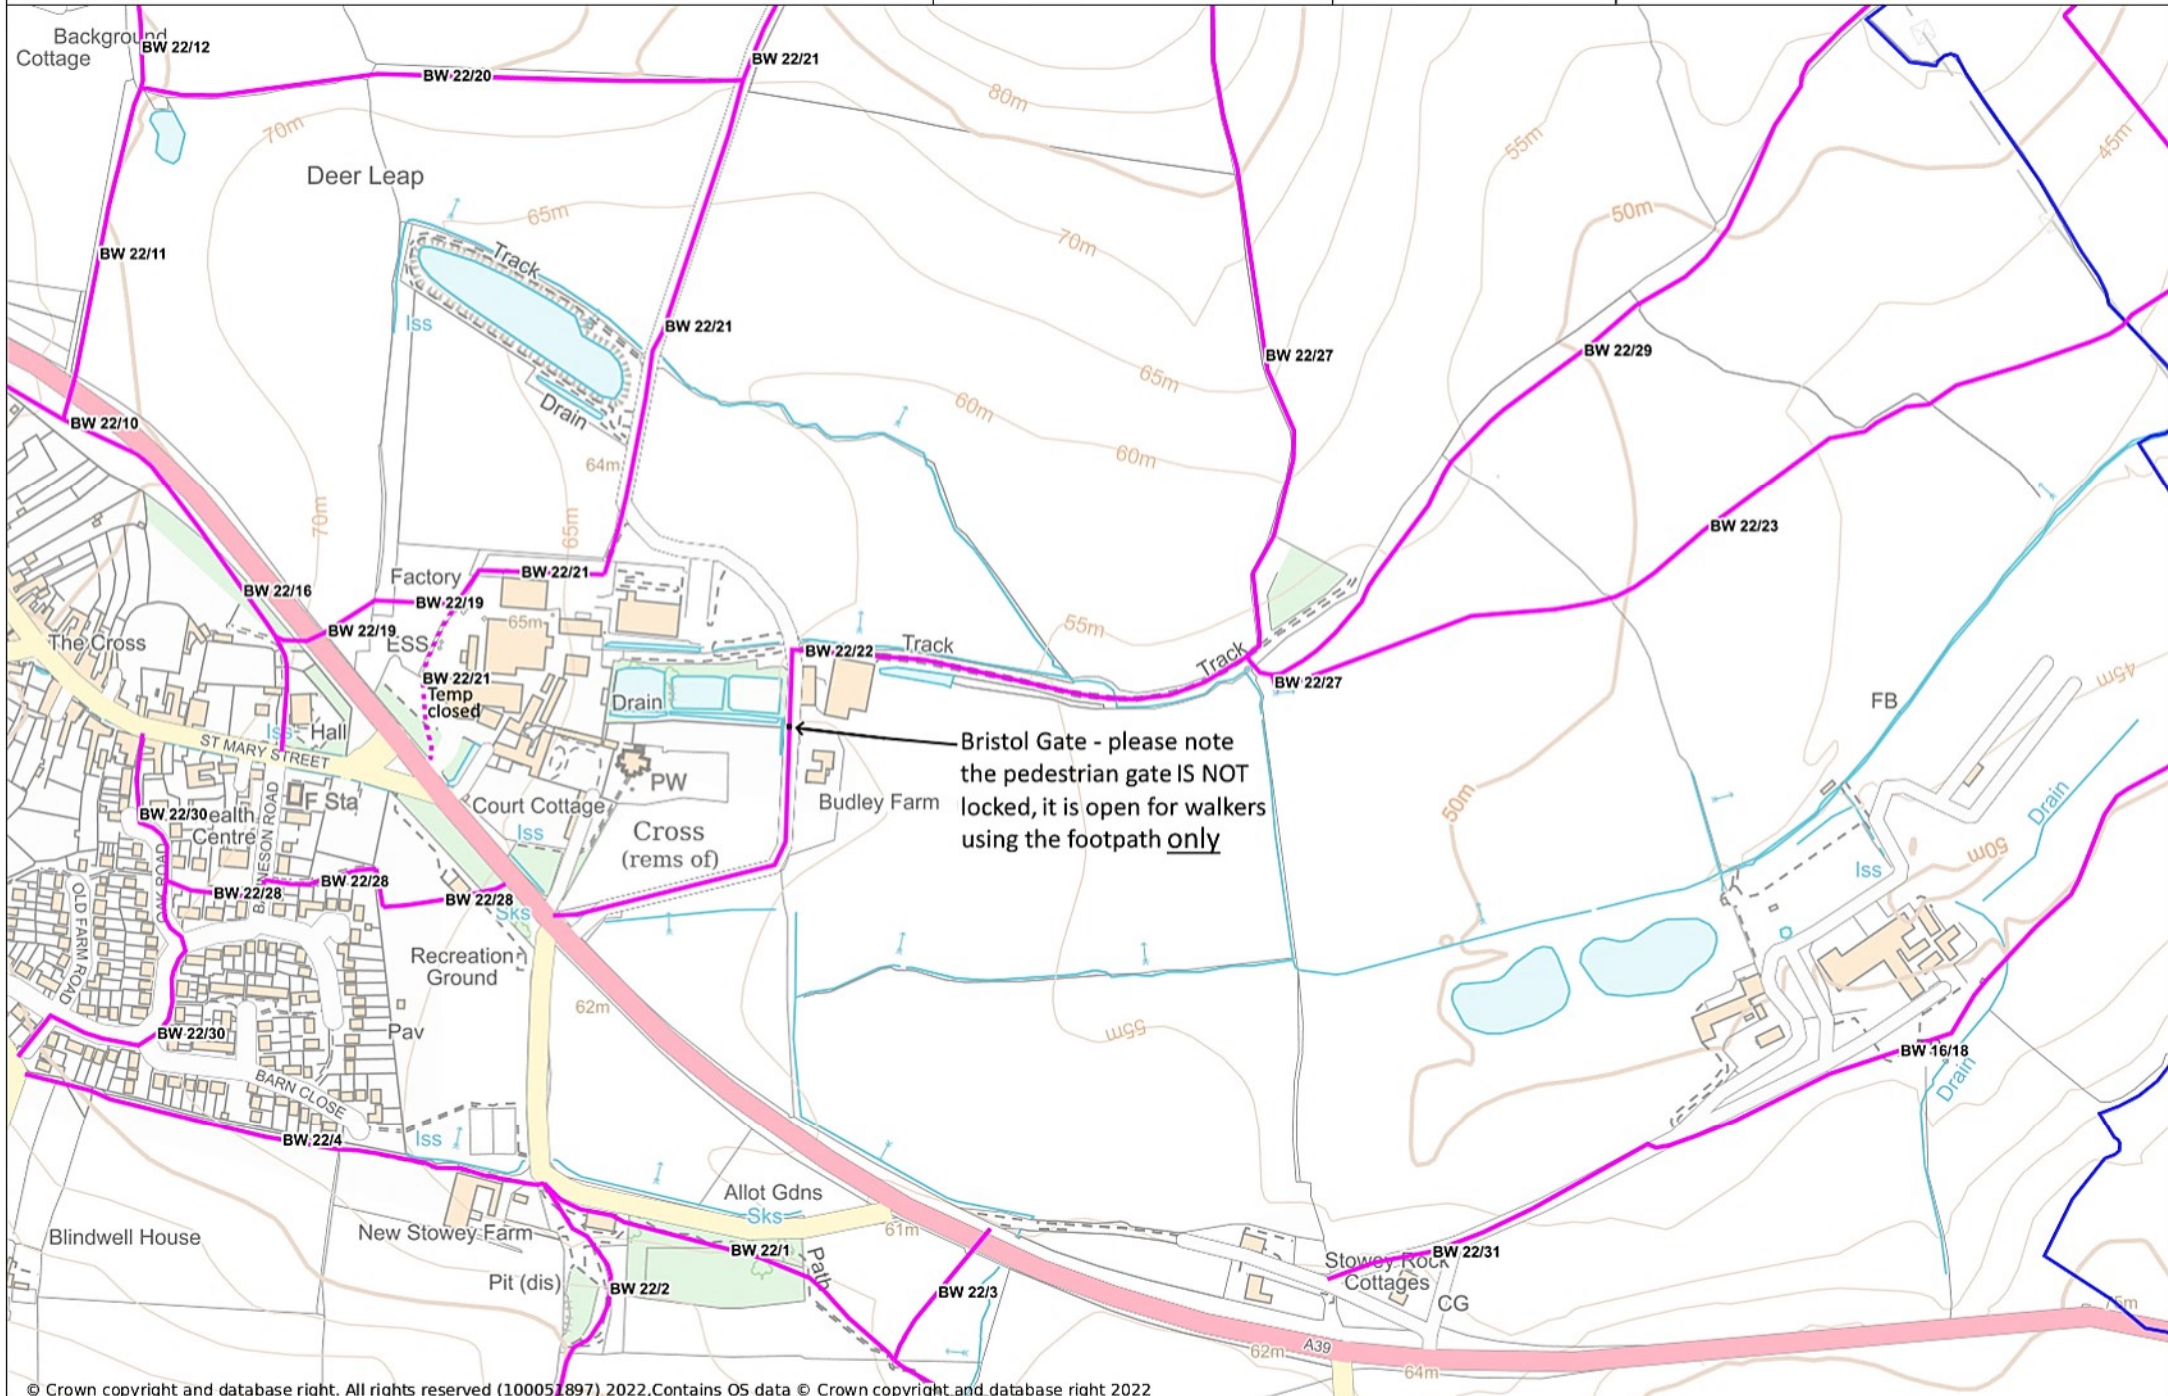

Public Footpaths at Cricketer, Budley and Inwood Farms

Author:

Date: 13/07/2022

Bristol Gate - please note the pedestrian gate IS NOT locked, it is open for walkers using the footpath only